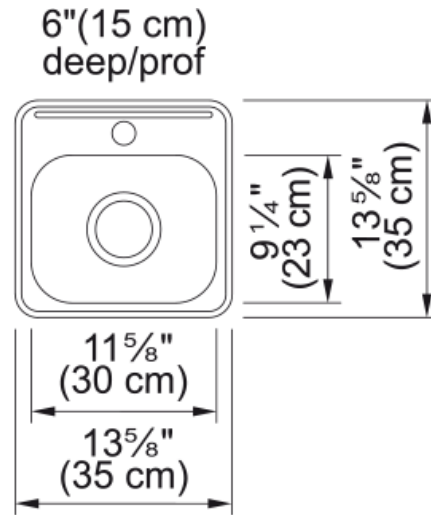

## Steel Queen Drop In Sink QSL1313-6-1N | 113.0620.194

### Technical Data

#### Product Dimensions

Exterior size: right to left	13.78
Exterior size: front to back	13.78
Large bowl size: right to left	11.811
Large bowl size: front to back	9.055
Large bowl: depth	5.906

#### Installation

Minimum cabinet size	18"
----------------------	-----